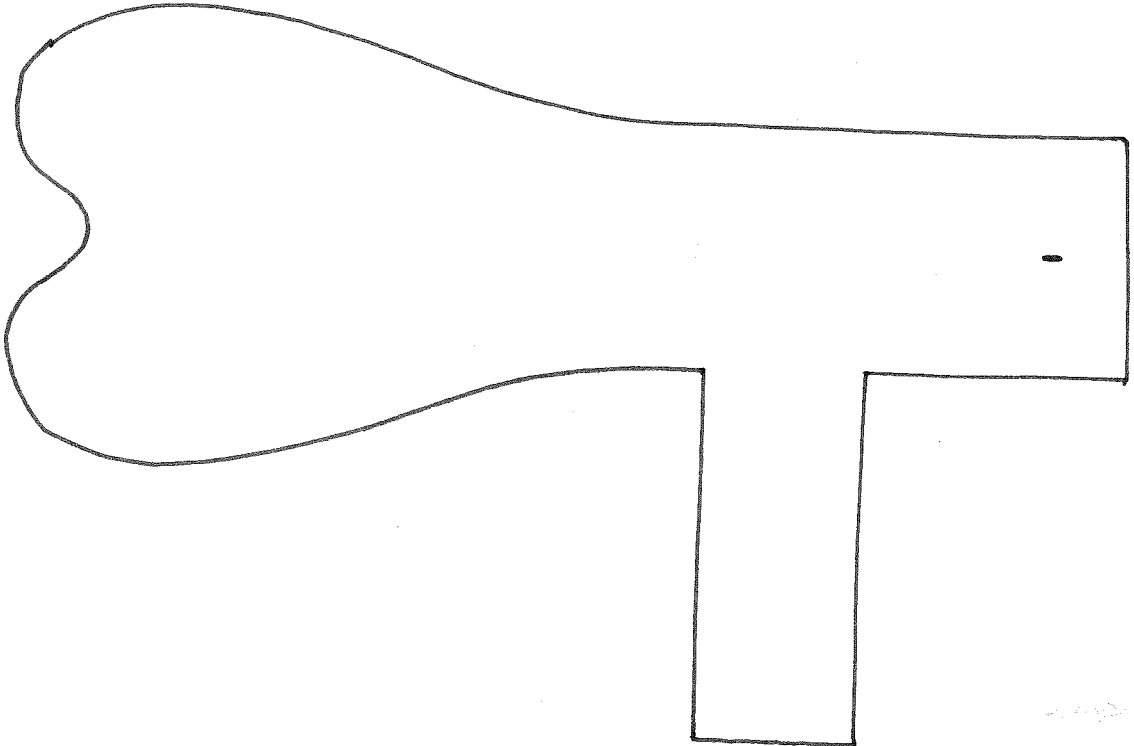

Kreative (5x)  
11/11/18 - ROSA  
-2504/2021

Circle (5x)  
1/2" x 1/2" hole  
- 2000000000

Print (5-1)  
gear  
-2 Gear

Printed (5x)  
gears  
- 2 Bevels

Handwritten text at the bottom right of the page, oriented vertically and upside down. The text reads: "downward (S-)", "top edge only", and "→ Bottom".

Hand-drawn  
letter 'F' with  
decorative top