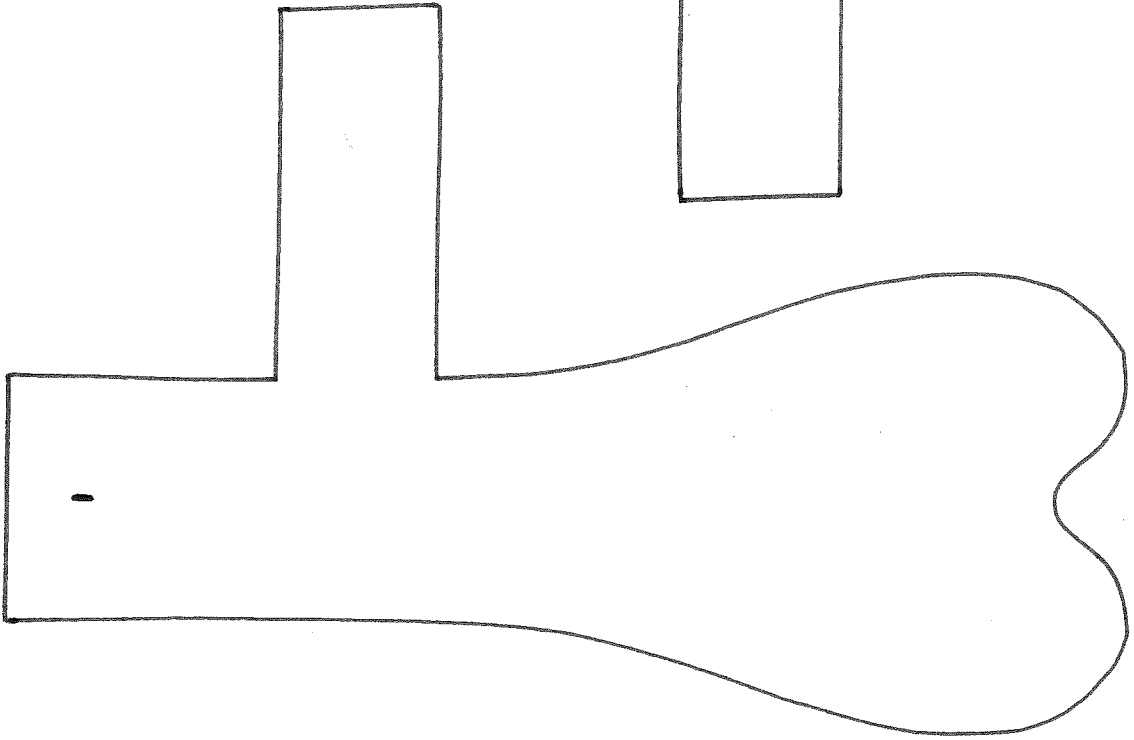

Kreative (5x)  
11/11/18 - ROSA  
-2504/2021

Circle (5x)  
1/2" x 1/2" hole  
- 2000000000

Print (5-1)  
gear  
-2 Gear

Printed (5x)  
gears  
- 2 Bevels

Handwritten text at the bottom right of the page, oriented vertically and upside down. The text reads: "downward (S-)", "top edge only", and "→ Bottom".

Hand-drawn  
letter 'F' with  
decorative top