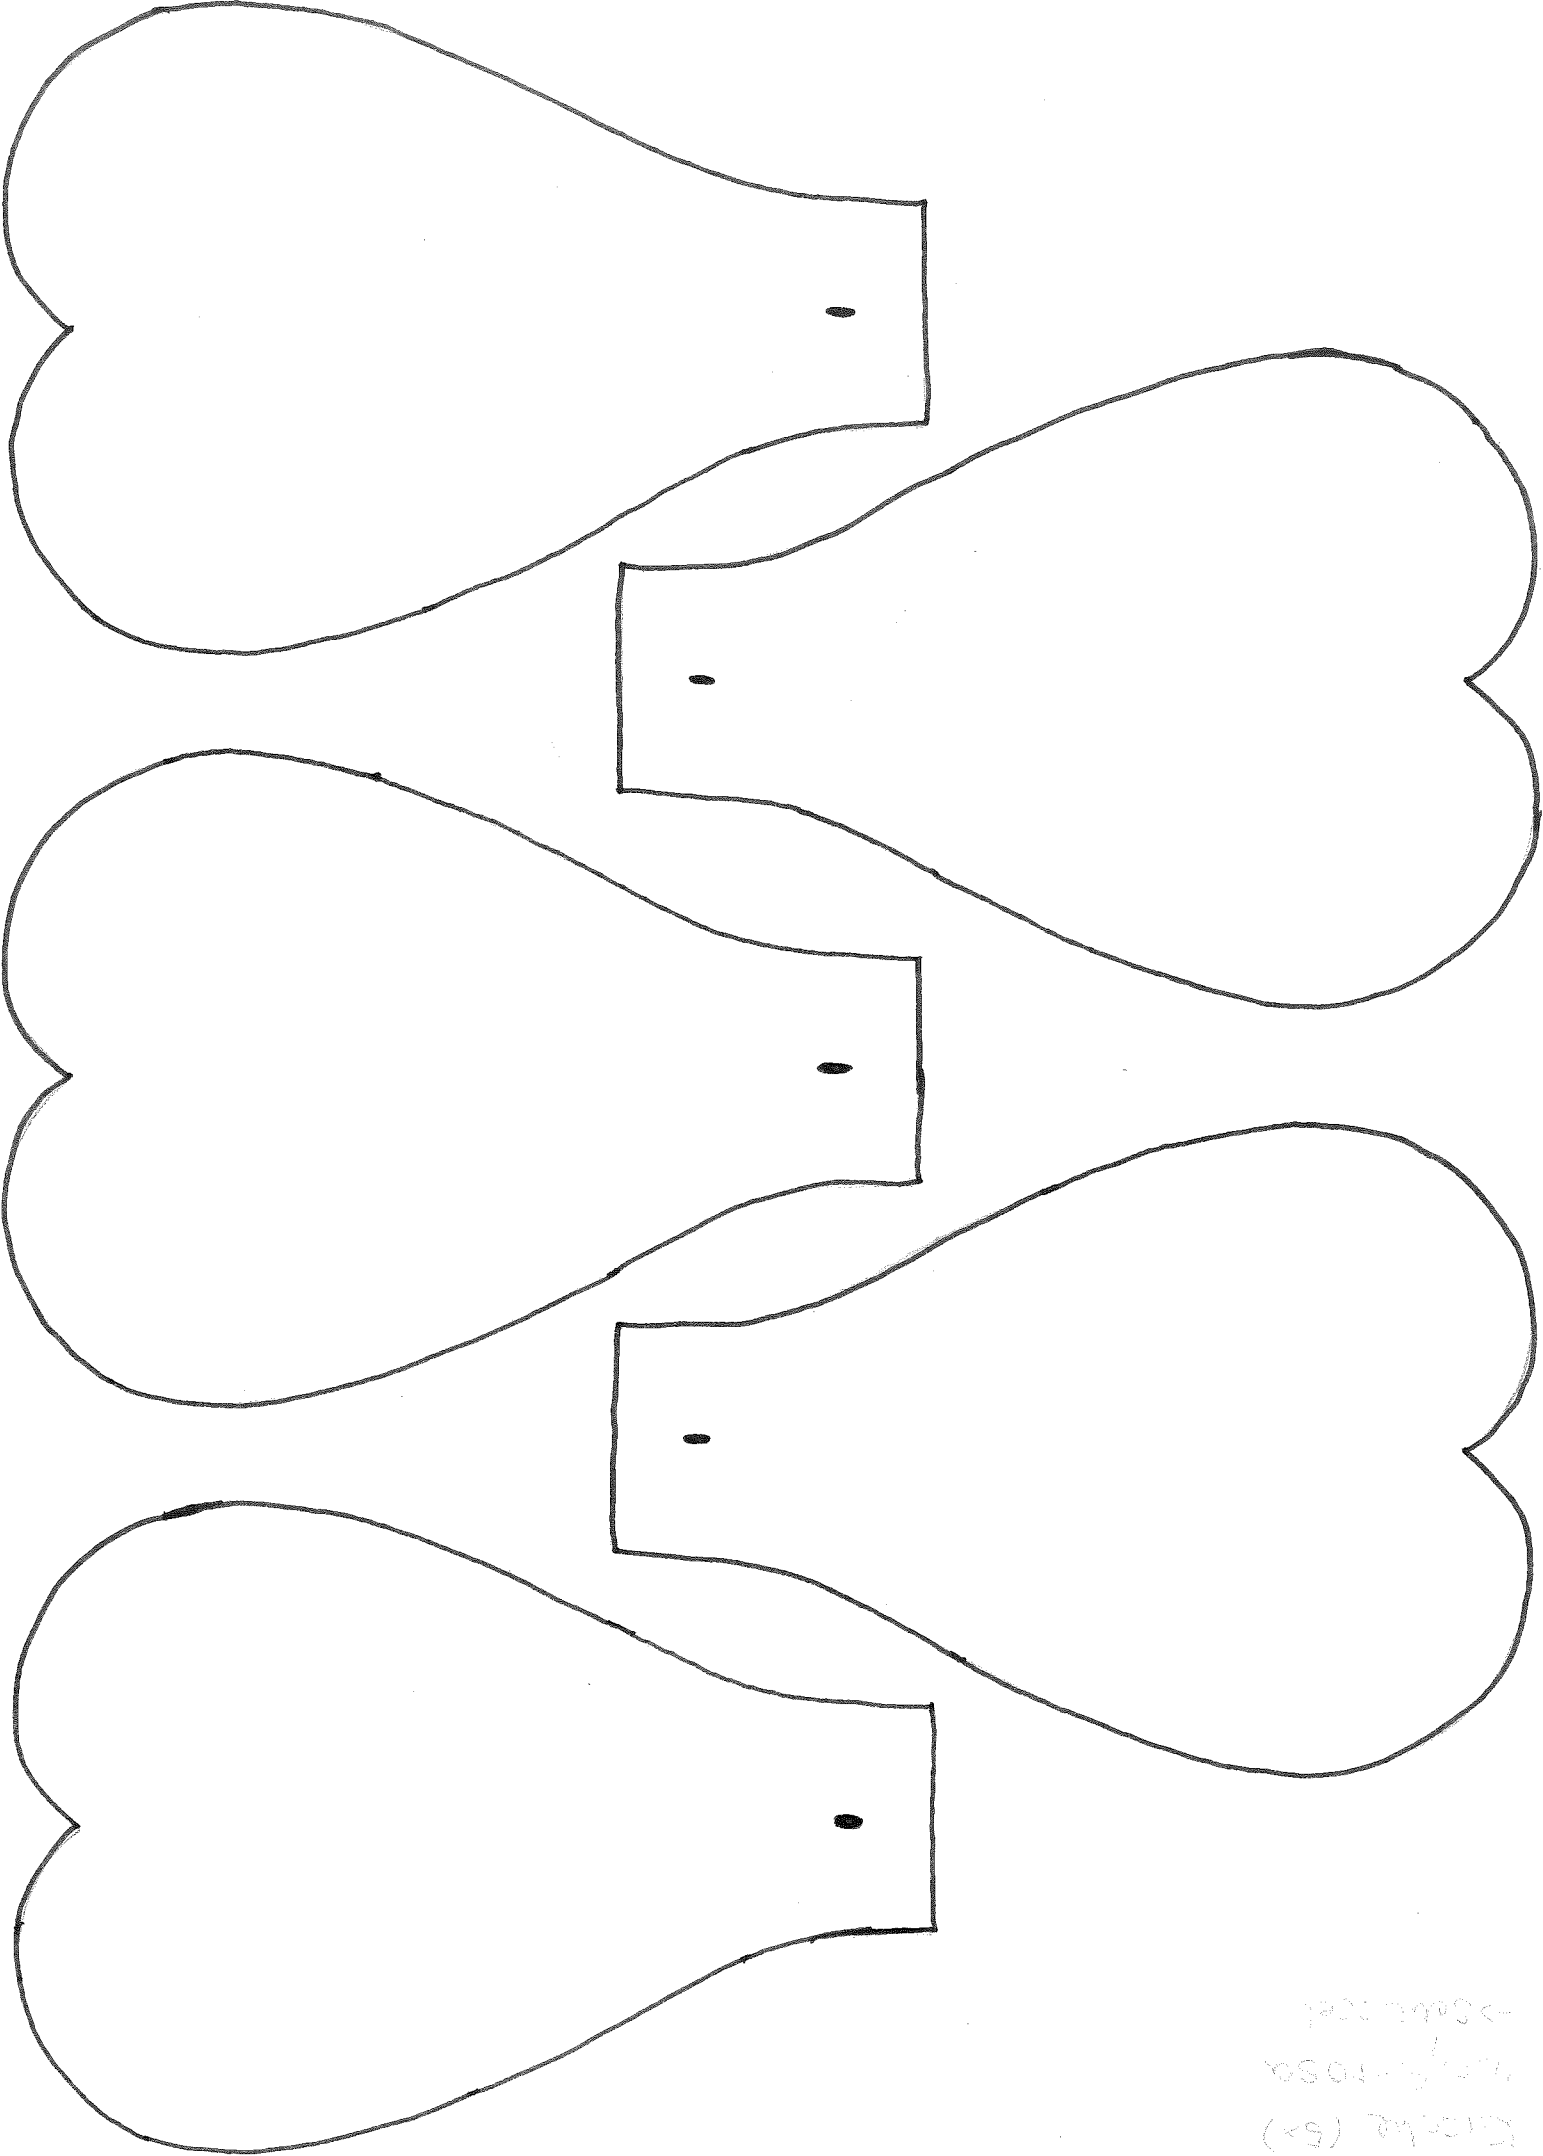

Kreative (5x)  
11/11/18 - ROSA  
-2504/2021

Circle (5x)  
1/2" x 1/2" hole  
- 2000000000

Print (5-1)  
gear  
-2 Gear

Printed (5x)  
gears  
- 2 Bevels

Handwritten text at the bottom right of the page, oriented vertically and upside down. The text reads: "downward (S-)", "top edge only", and "→ Bottom".

Hand-drawn  
letter 'F' with  
decorative top